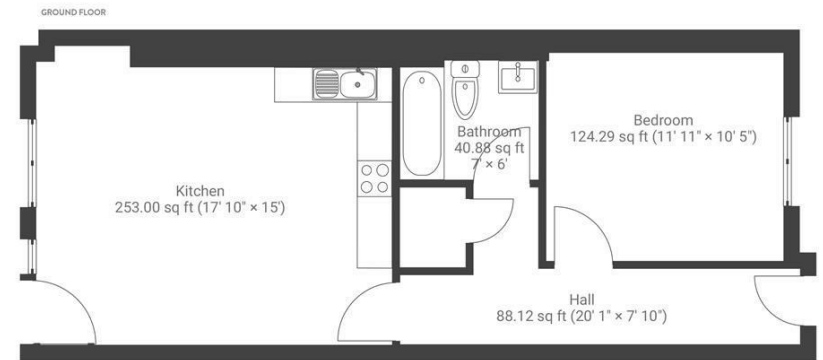

## The Boot Factory

ST GEORGE

APPROXIMATE FLOOR AREA  
50.1 SQM / 540 SQFT

Boardwalk